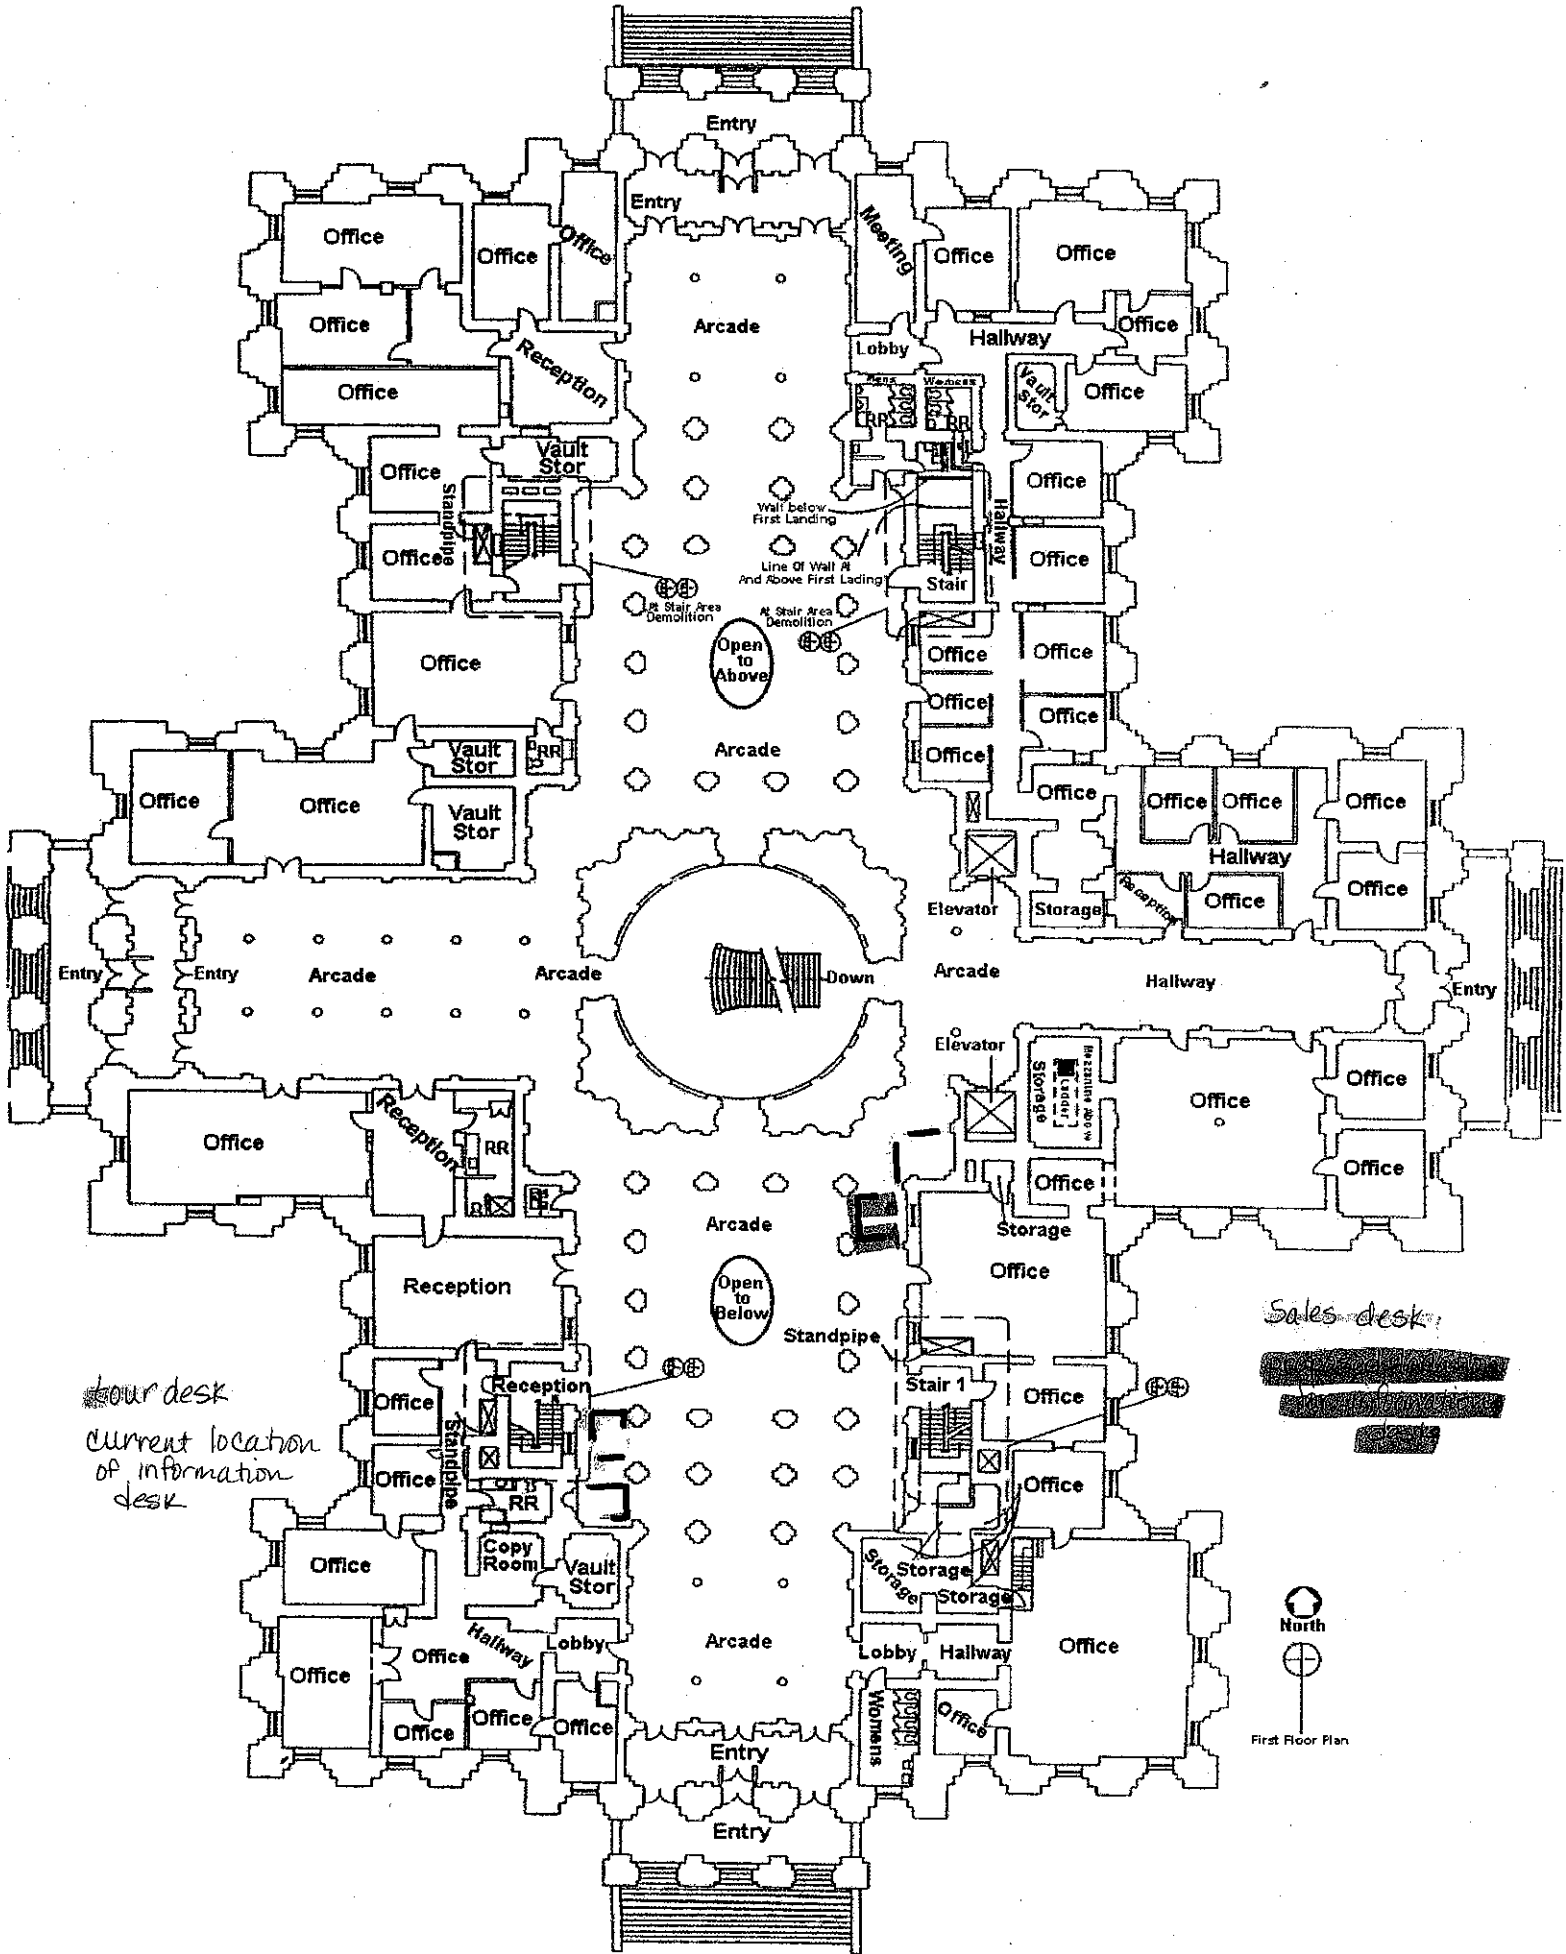

State Capitol Floor Plan, Floor 1

tour desk
current location of information desk

Sales desk

C. P. VENTURA & MURPHY AND ASSOCIATES P.C.
 ARCHITECTURE, INTERIOR, PLANNING
 411 UNIVERSITY
 DENVER, COLORADO 80202 (303) 555-5000

LEGISLATIVE BLDG. CAPITAL
 LIFE SAFETY PLAN - PHASES TWO-FIVE
 THE EAST CHASEL ARCHIVE
 DENVER, COLORADO