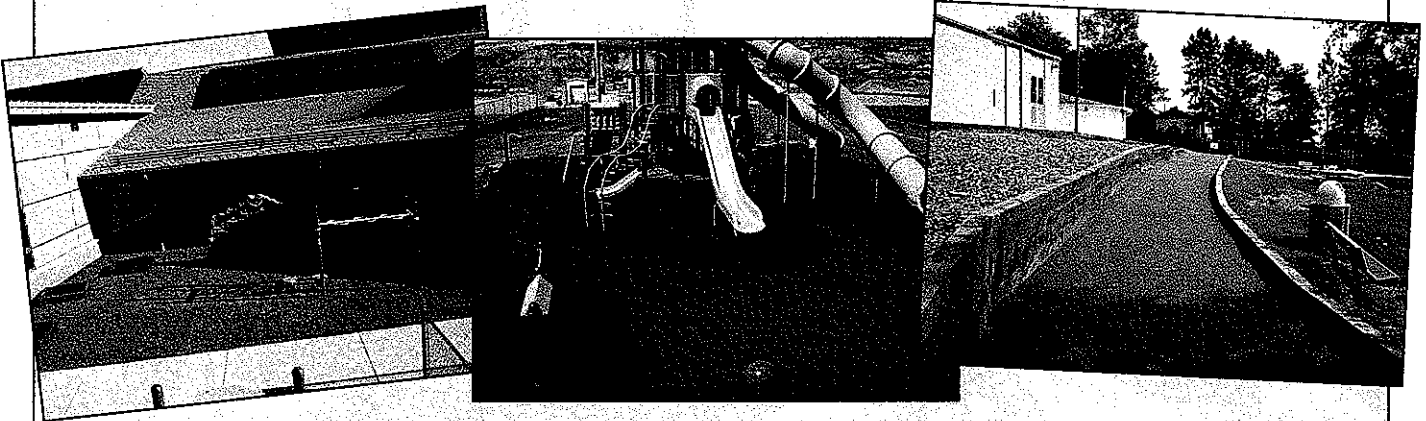

website: www.childsplaysurfaces.com

Child's Play of Colorado provides affordable all-weather poured-in-place and synthetic turf surfacing in Colorado and surrounding states.

Established in 2004, Child's Play of Colorado LLC is a service oriented, family owned and operated business. We bring 30 years of poured-in-place surfacing experience to Colorado and are industry leaders with our unique and varied synthetic surfacing systems. Child's Play's size and experience allow us the flexibility to develop products and services to suit your needs. Contact us today!