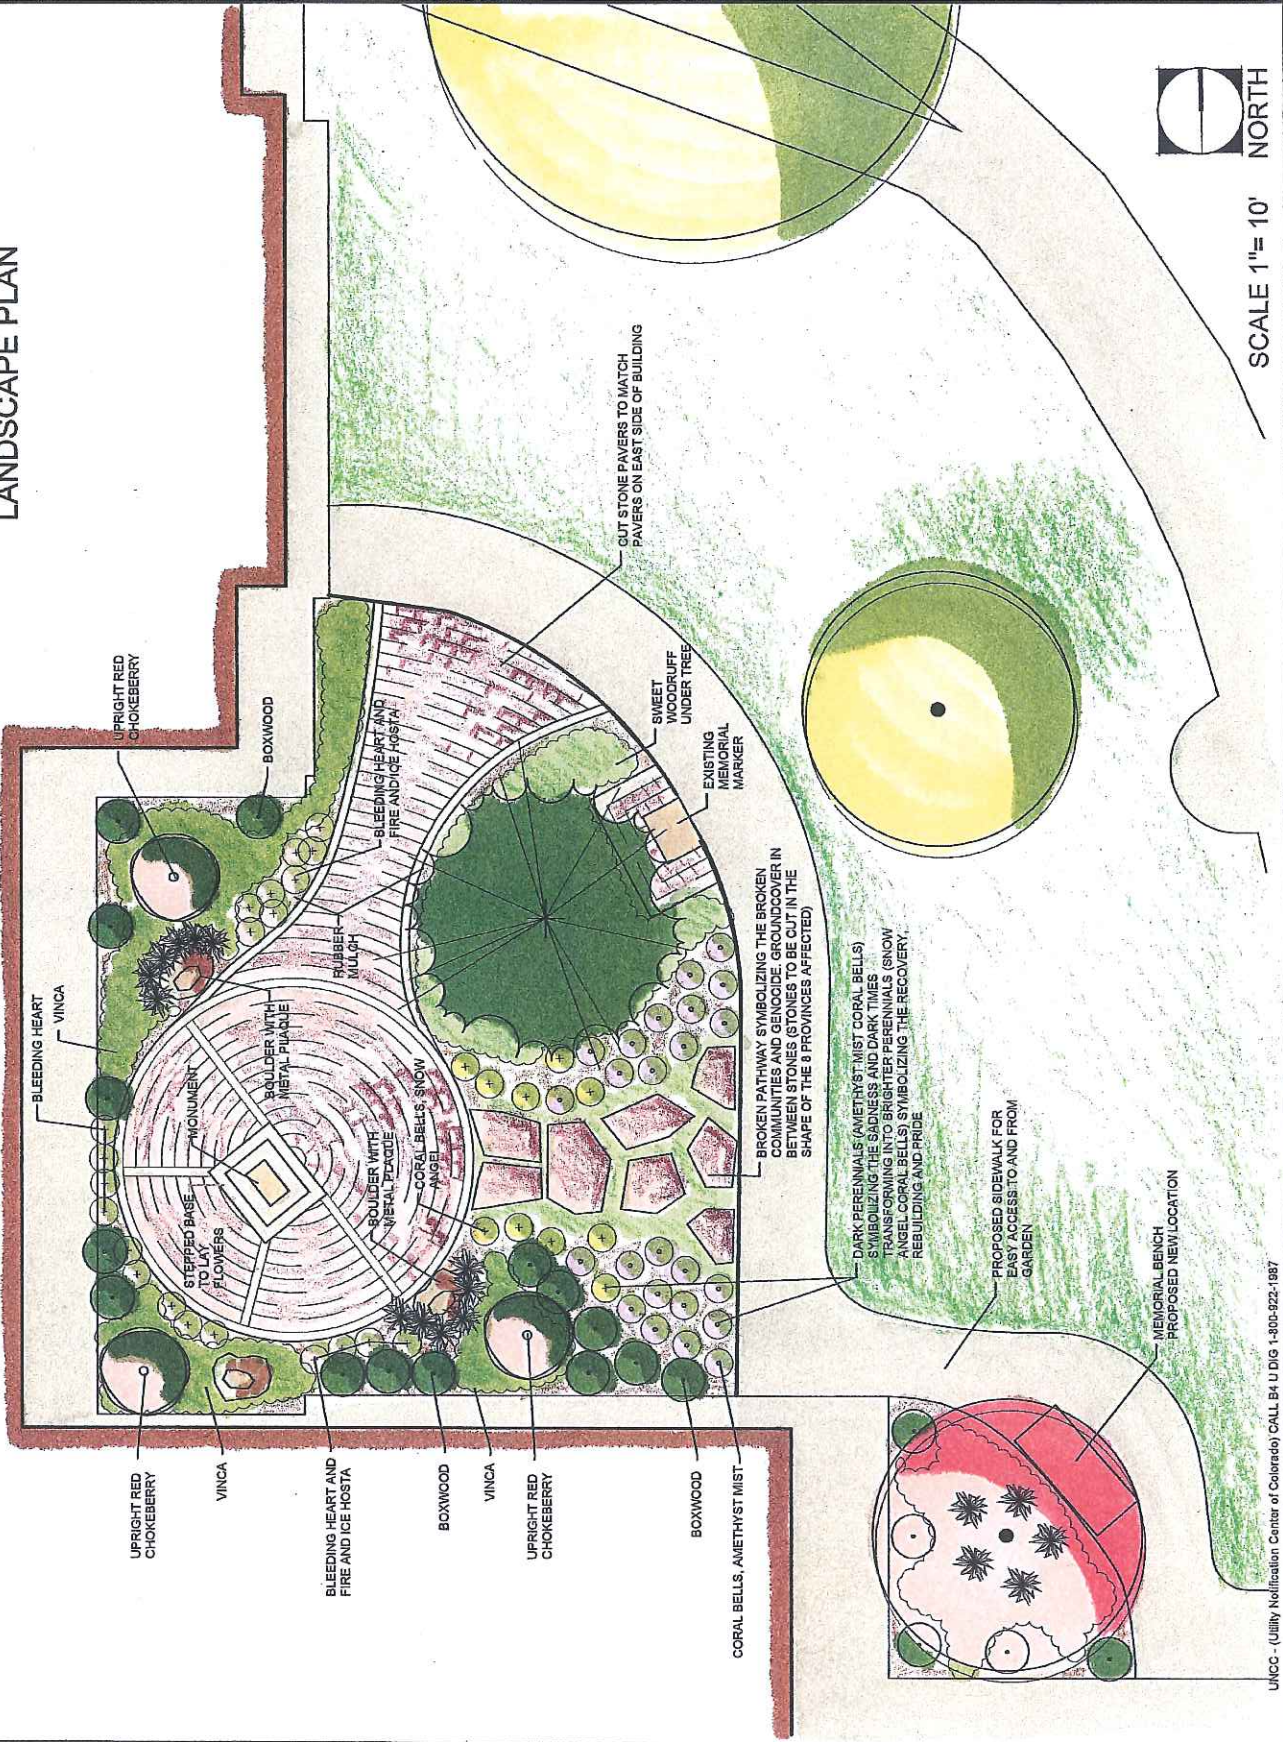

ARMENIAN MEMORIAL GARDEN LANDSCAPE PLAN

ARMENIAN MEMORIAL GARDEN
LANDSCAPE PLAN
STATE CAPITAL
Denver, Colorado

**BLUE IRIS
DESIGNS**
2 West Dry Creek Circle
Suite 100
Littleton, Colorado 80120
BlueIris-Designs.com
303.359.2908
SHEET 1 of 1

SCALE 1"= 10'