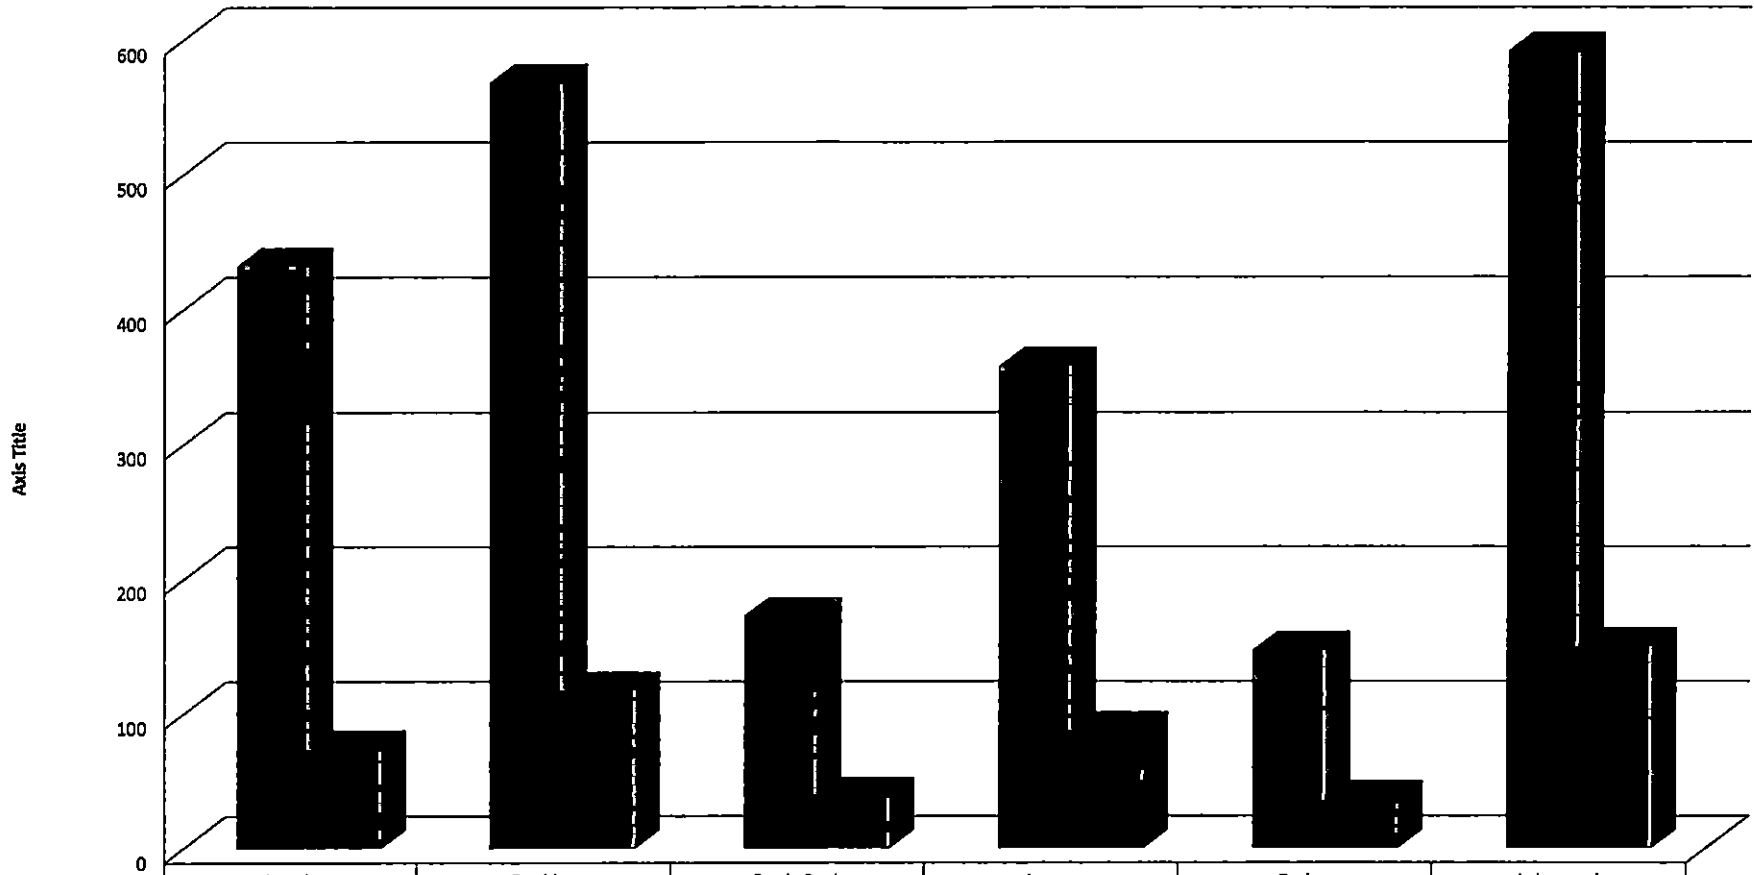

2011-2012 Arrest Rate per 1000 Residents

	Arvada	Boulder	Castle Rock	Aurora	Parker	Lakewood
Black Rate	432.4	568.5	173.1	358.2	147.6	591.7
Non-Black Rate	74.4	117.8	38.9	88.1	36.5	150.3

<http://www.gannett-cdn.com/experiments/usatoday/2014/11/arrests-interactive/>