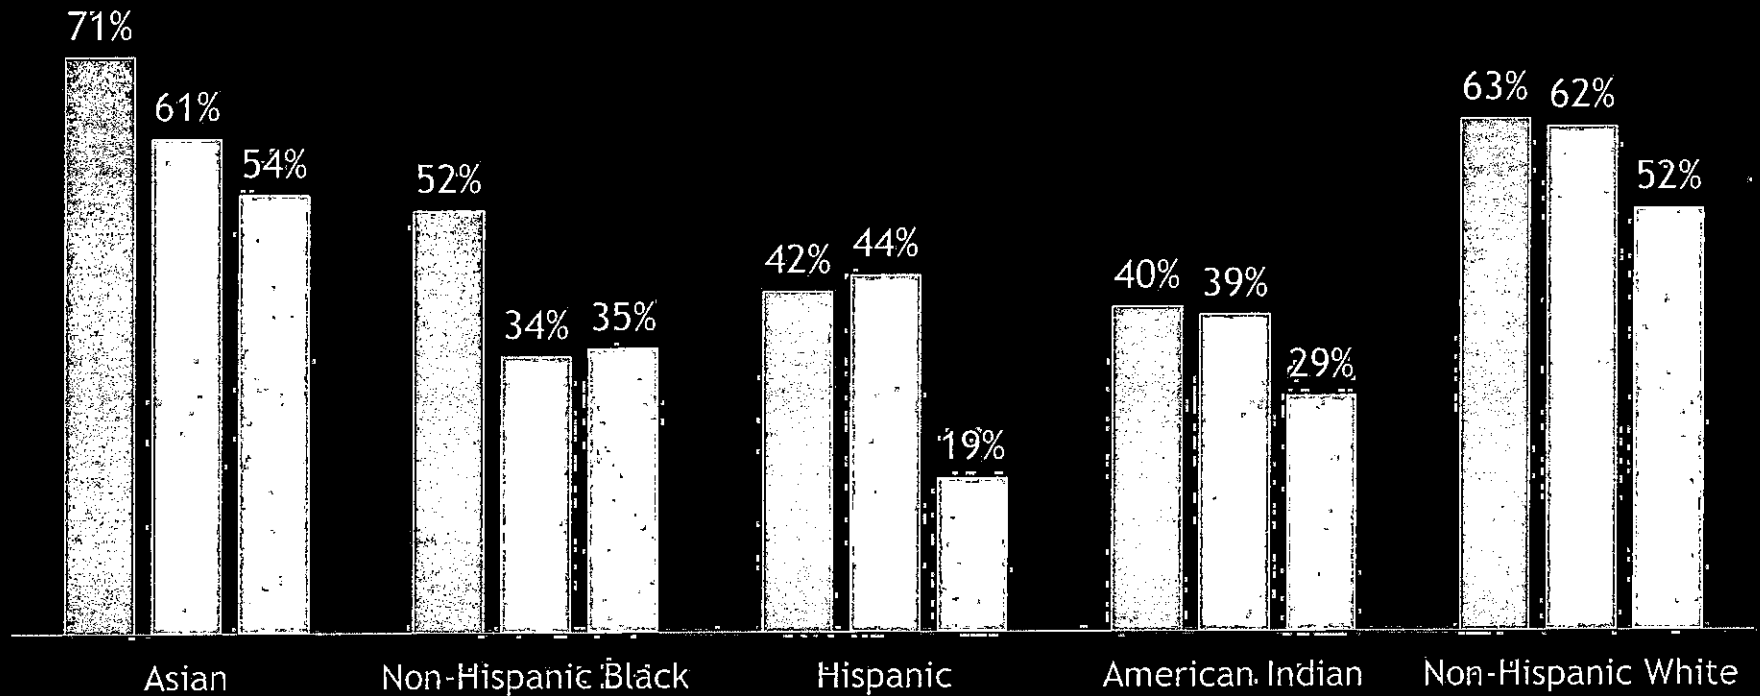

Colorado Adult Educational Attainment

Educational Attainment Behavior by Race/Ethnicity

- Enrollment Rates from High School Direct to College
- Graduation Rates from College (degree earned within 150% of standard program time)
- Percent of Adults with Associate's Degree or Higher

Hispanic Share of Colorado Population by Age Group

Non-white Share of Colorado Population by Age Group

Colorado Unemployment and Earnings by Education Level

Educational Attainment	Unemployment Rate	Median Earnings (\$)
Less than high school graduate	8.9%	21,624
High School graduate	4.7%	30,011
Some college or associate's degree	4.4%	33,594
Bachelor's degree	3.1%	46,891
Graduate or professional degree		61,730