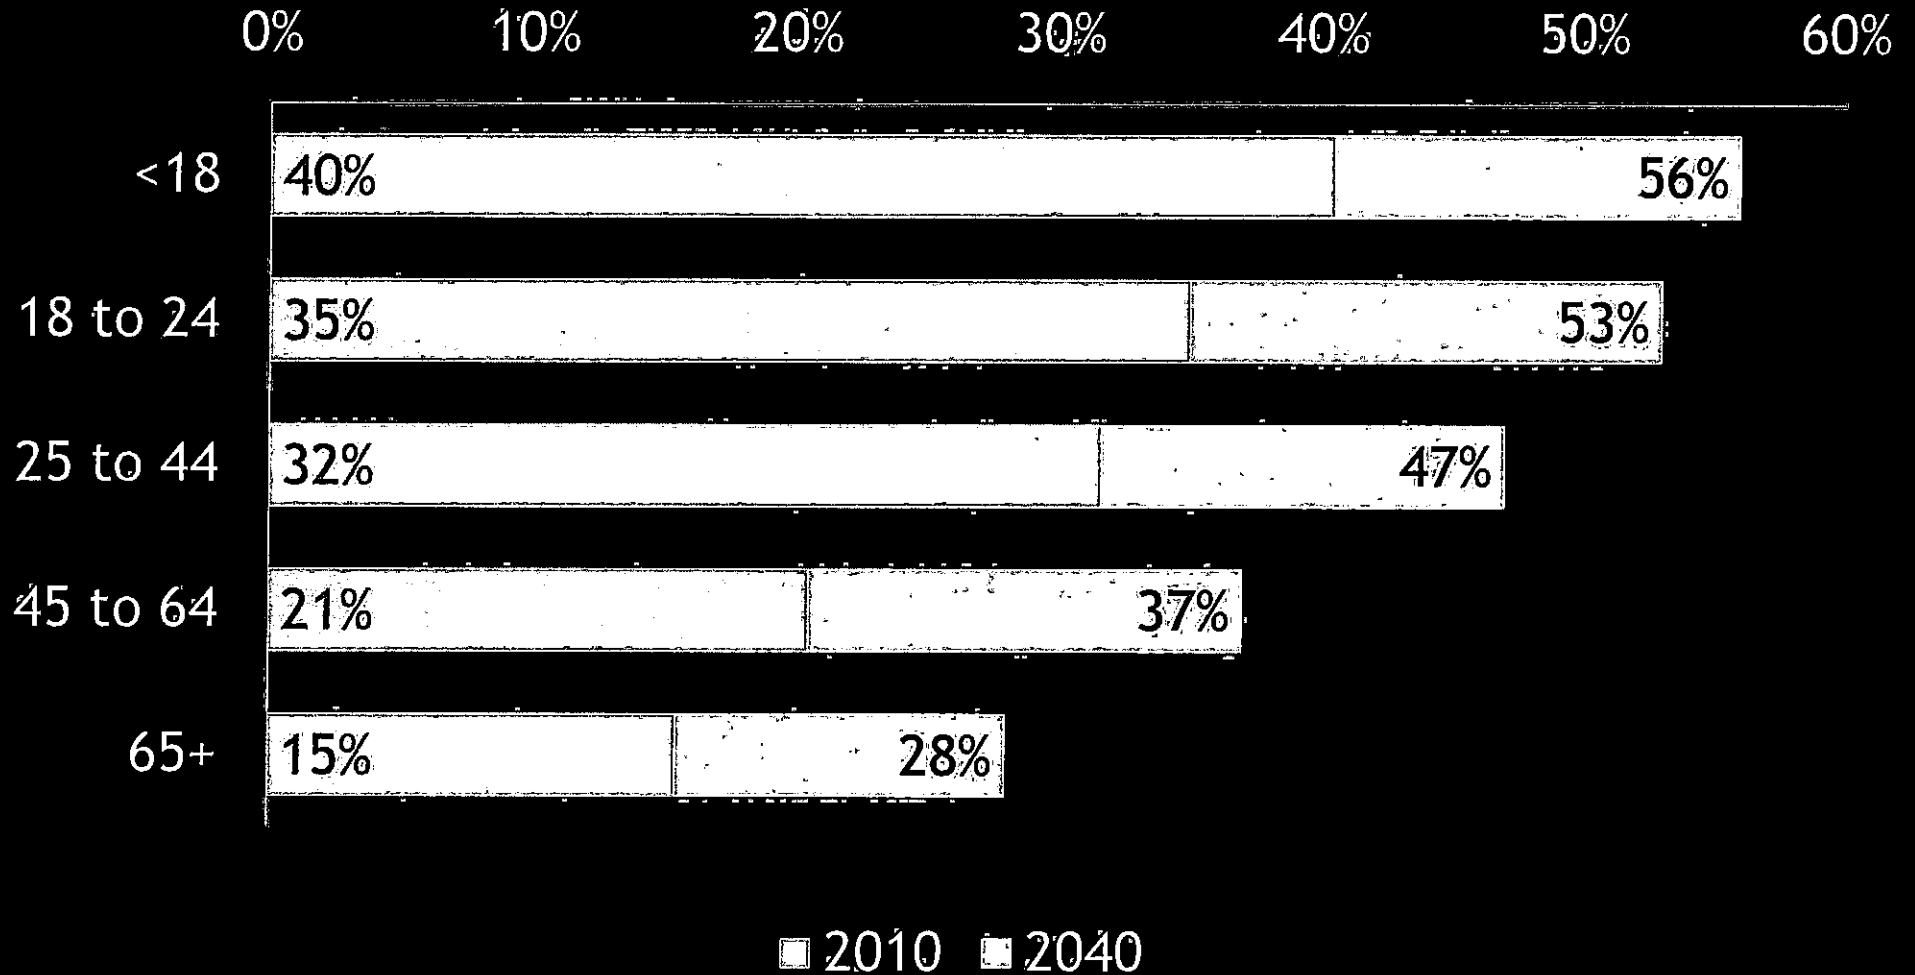

Non-white Share of Colorado Population by Age Group