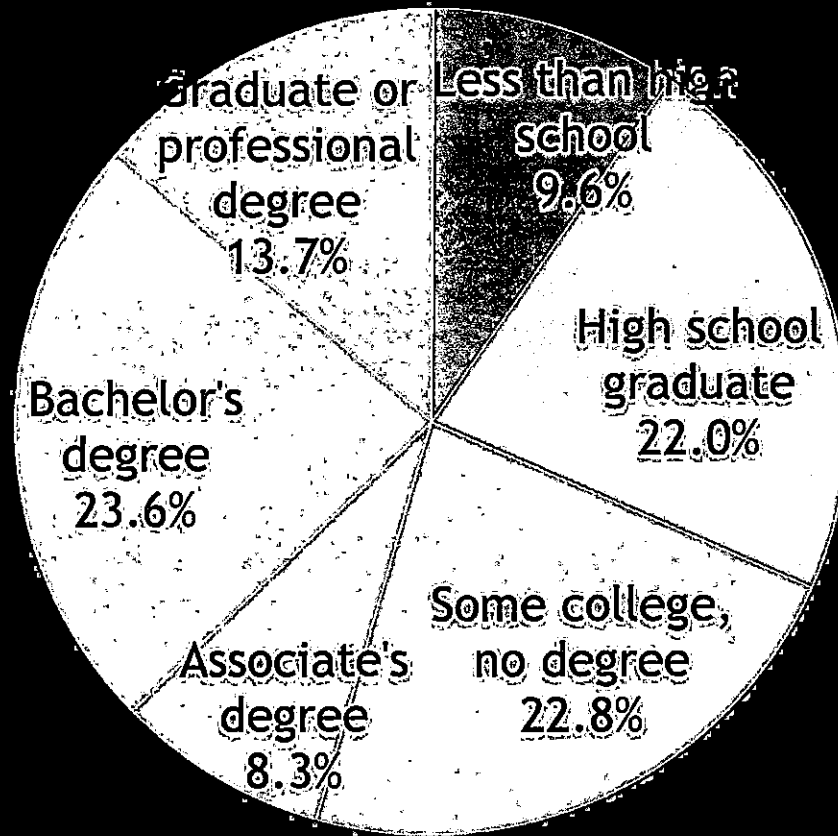

Colorado Adult Educational Attainment

Educational Attainment Behavior by Race/Ethnicity

- Enrollment Rates from High School Direct to College
- Graduation Rates from College (degree earned within 150% of standard program time)
- Percent of Adults with Associate's Degree or Higher

Hispanic Share of Colorado Population by Age Group

Non-white Share of Colorado Population by Age Group

Colorado Unemployment and Earnings by Education Level

Educational Attainment	Unemployment Rate	Median Earnings (\$)
Less than high school graduate	8.9%	21,624
High School graduate	4.7%	30,011
Some college or associate's degree	4.4%	33,594
Bachelor's degree	3.1%	46,891
Graduate or professional degree		61,730