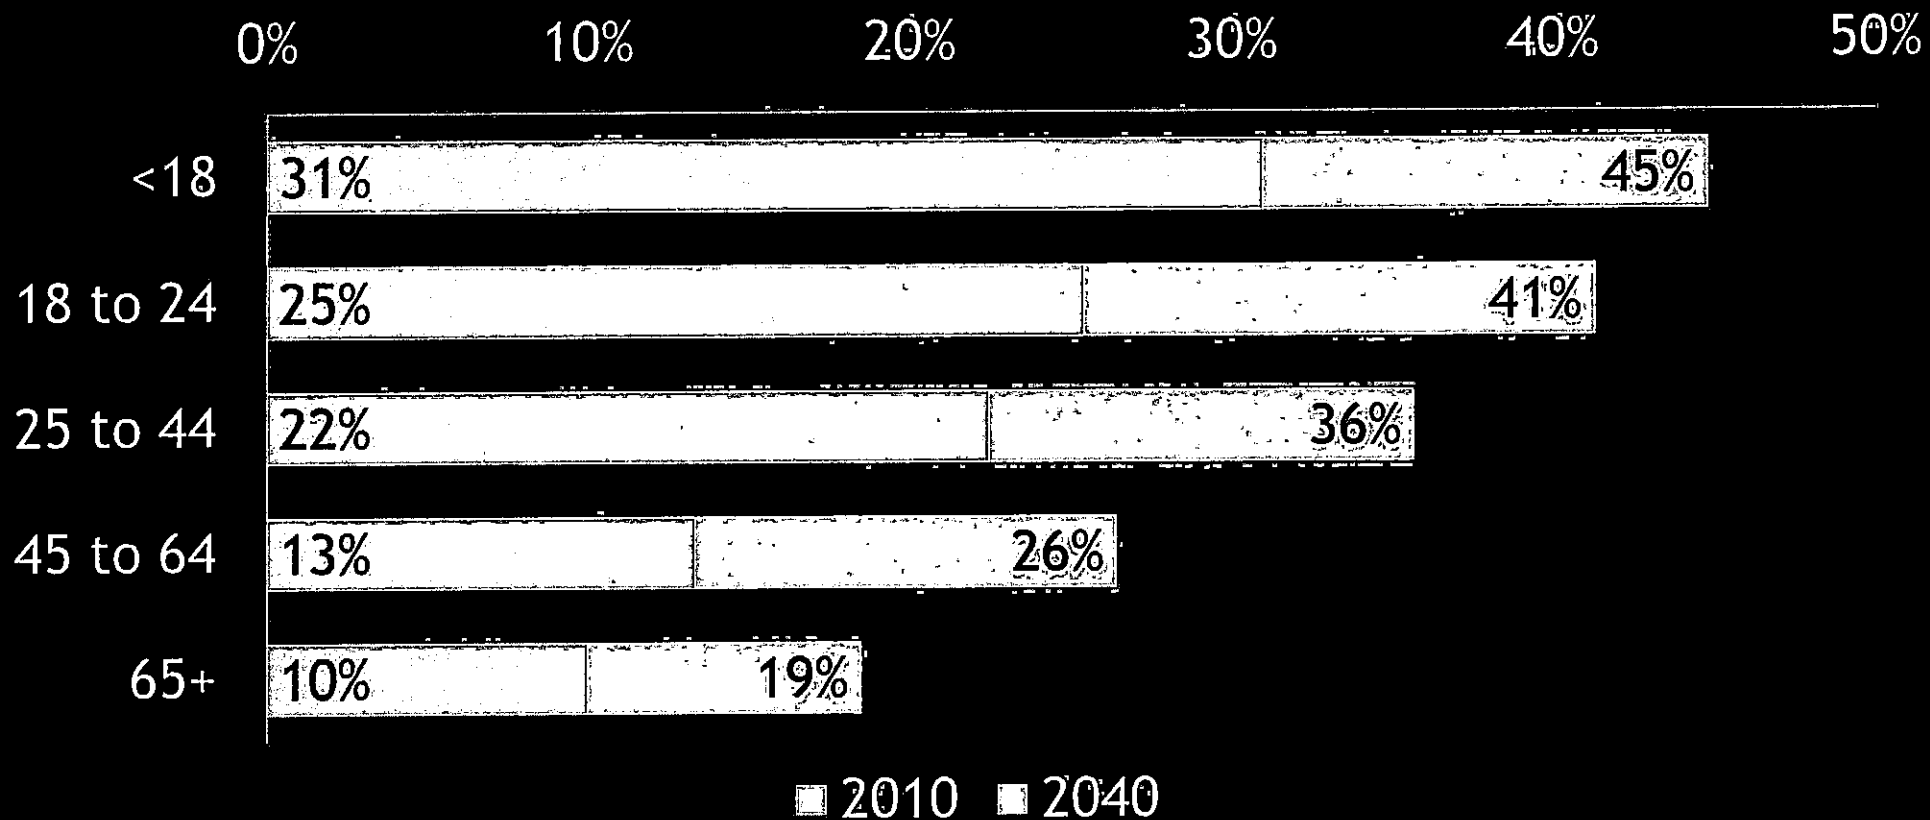

Hispanic Share of Colorado Population by Age Group