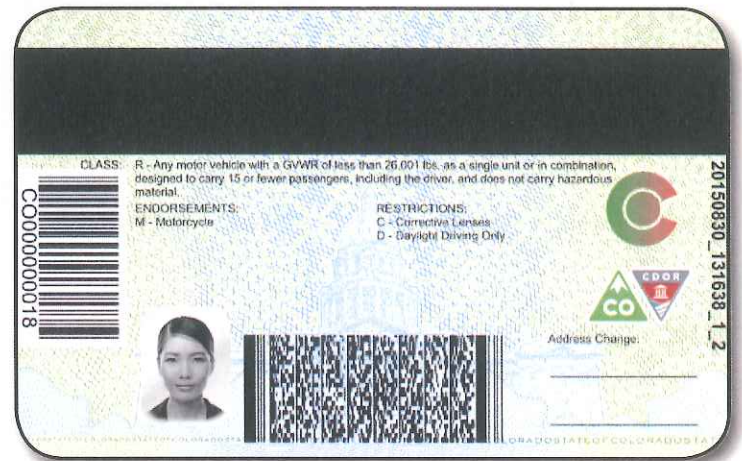

NEW COLORADO DESIGN

Driver License | Instruction Permit | Identification Card

The Colorado DMV will begin issuing driver licenses, instruction permits and identification cards with new designs and enhanced features starting in early 2016. The card design includes an entirely new format and enhanced features, including laser-engraved information in grayscale, as well as new card material.

CURRENT CARDS WILL REMAIN VALID UNTIL THEIR EXPIRATION DATE

FRONT

- Background design features Mt. Sneffels, one of Colorado's peaks over 14,000 feet, and blue, yellow and green coloring
- Large "Colorado" across the top of the card coupled with "USA" and the Colorado border in the color that corresponds with the card type:
 - Green - Driver License and Instruction Permit
 - Red - Identification Card
- Layout of the design corresponds to card holder's age:
 - Horizontal - Adult
 - Vertical - Minor (Under 21 Years of Age)
- Primary photo, document type and customer information (name, date of birth, etc.) laser engraved in grayscale
- Raised print of specific customer and license information
- Semitransparent window with the customer's photo

BACK

- Primary design featuring the Colorado State Capital, with a snowflake-like design, in blue and green coloring
- Standard and 2D barcodes
- Metallic "C" from the Colorado state flag
- State of Colorado and Department of Revenue logos