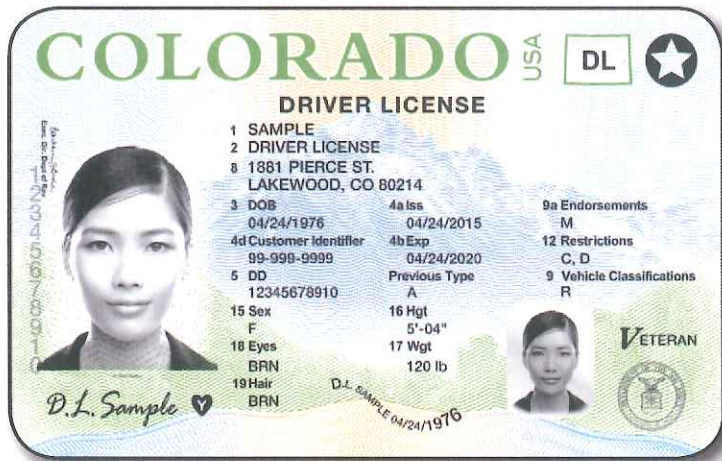

NEW COLORADO DESIGN

Driver License | Instruction Permit | Identification Card

The Colorado DMV will begin issuing driver licenses, instruction permits and identification cards with new designs and enhanced features starting in early 2016. The card design includes an entirely new format and enhanced features, including laser-engraved information in grayscale, as well as new card material.

CURRENT CARDS WILL REMAIN VALID UNTIL THEIR EXPIRATION DATE

FRONT

- Background design features Mt. Sneffels, one of Colorado's peaks over 14,000 feet, and blue, yellow and green coloring
- Large "Colorado" across the top of the card coupled with "USA" and the Colorado border in the color that corresponds with the card type:
 - Green - Driver License and Instruction Permit
 - Red - Identification Card
- Layout of the design corresponds to card holder's age:
 - Horizontal - Adult
 - Vertical - Minor (Under 21 Years of Age)
- Primary photo, document type and customer information (name, date of birth, etc.) laser engraved in grayscale
- Raised print of specific customer and license information
- Semitransparent window with the customer's photo

BACK

- Primary design featuring the Colorado State Capital, with a snowflake-like design, in blue and green coloring
- Standard and 2D barcodes
- Metallic "C" from the Colorado state flag
- State of Colorado and Department of Revenue logos