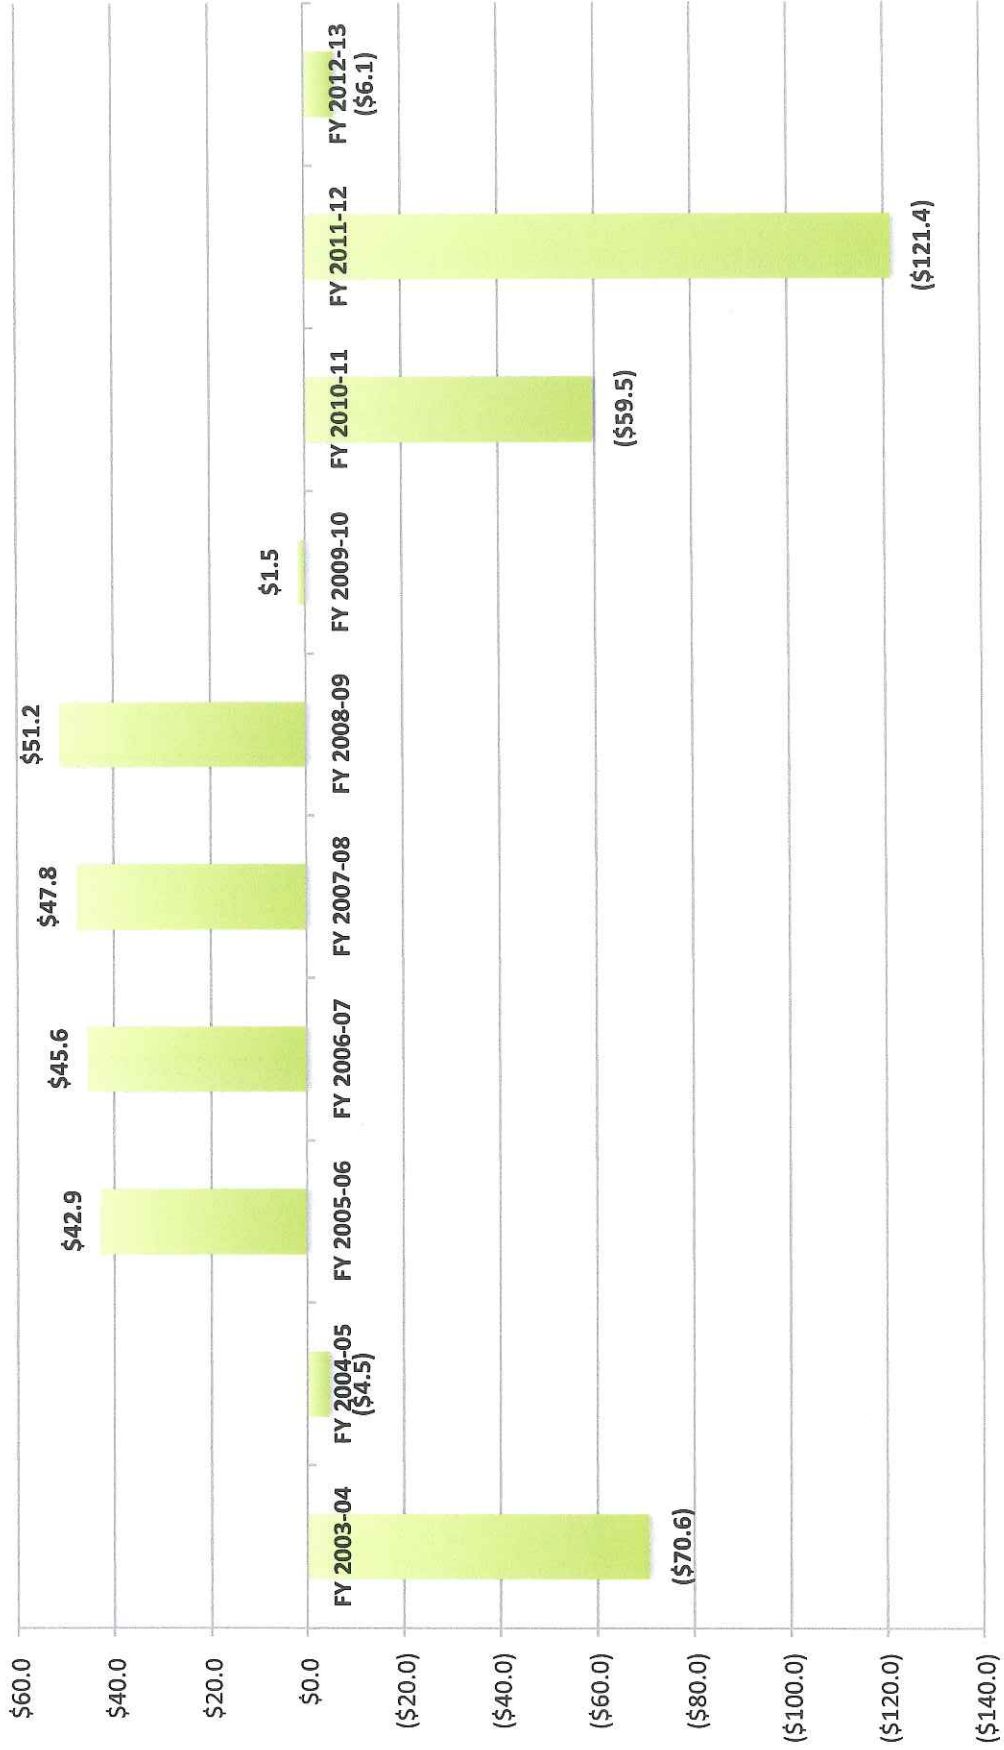

Chart 1
Colorado Higher Education
GF Change in millions

Chart 2

Annual Change in Resident Student FTE

Source: CCHE