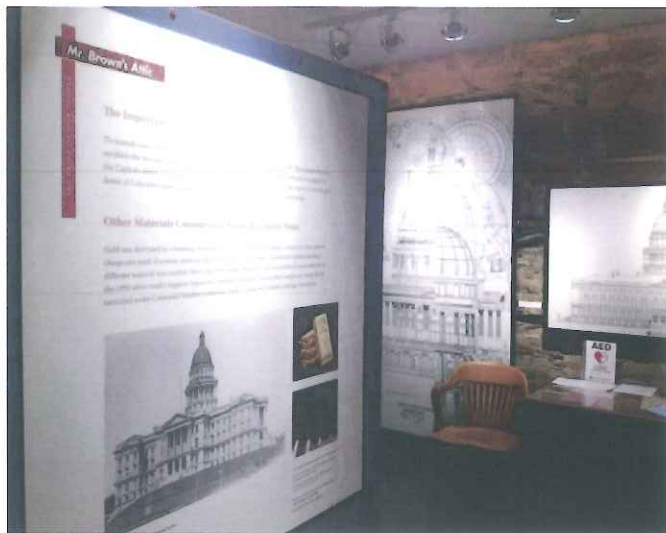

Visitor Services Updates – November 2014

Observation Deck Plaque

Dome Interior Plaque – Frances Wisebart Jacobs

Mr. Brown's Attic New Gilding Display – Front View

Mr. Brown's Attic Gilding Display – Side View

Visitor Services Updates, Continued

Re-installing the presidential portraits

Tour Desk

Tour Desk and Security Entrance