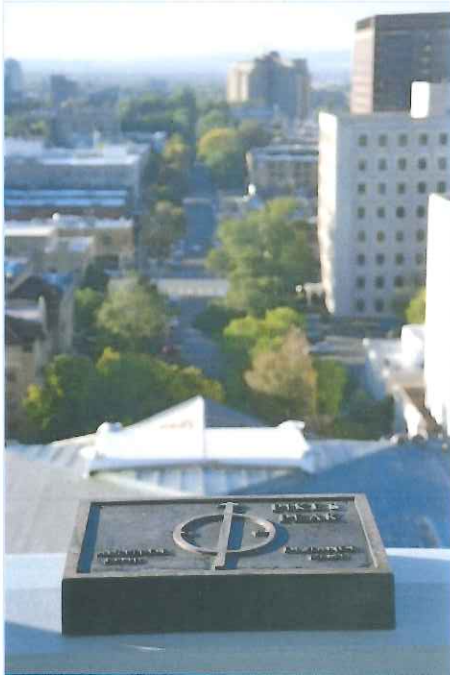

Visitor Services Updates – November 2014

Observation Deck Plaque

Dome Interior Plaque – Frances Wisebart Jacobs

Mr. Brown's Attic New Gilding Display – Front View

Mr. Brown's Attic Gilding Display – Side View

Visitor Services Updates, Continued

Re-installing the presidential portraits

Tour Desk

Tour Desk and Security Entrance