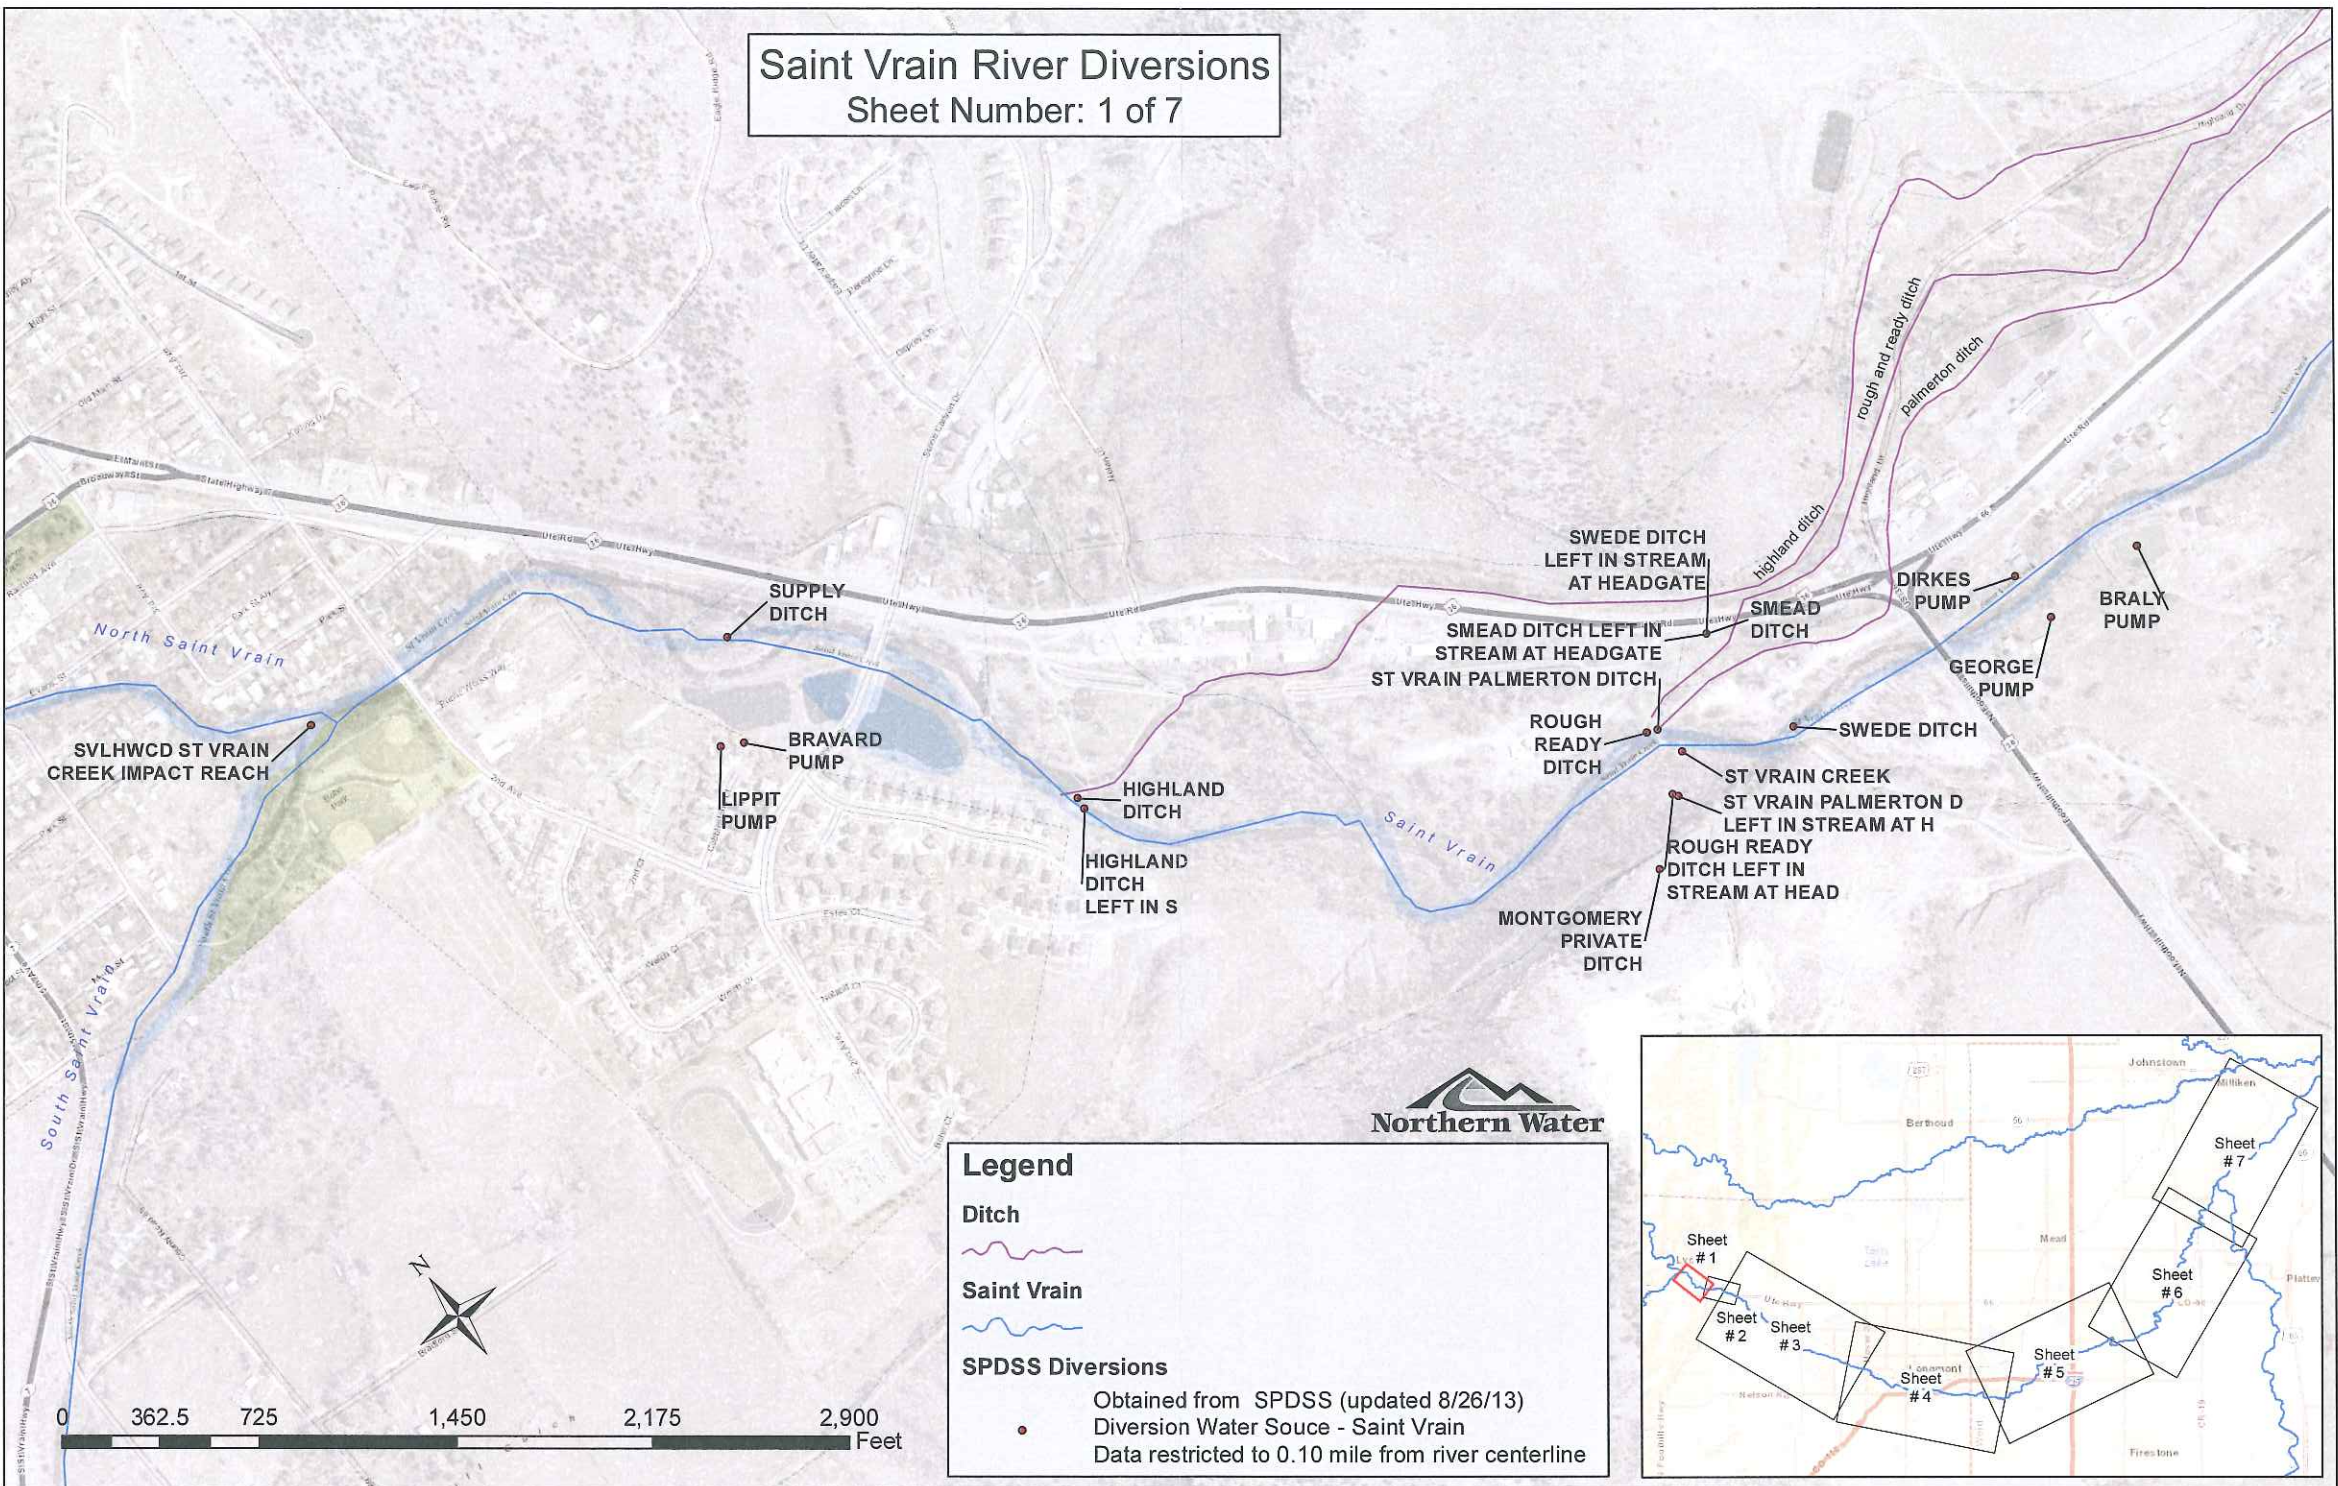

# Saint Vrain River Diversions

Sheet Number: 1 of 7

**Legend**

Ditch  

Saint Vrain  

**SPDSS Diversions**

-  Obtained from SPDSS (updated 8/26/13)  
 Diversion Water Source - Saint Vrain  
 Data restricted to 0.10 mile from river centerline

# Saint Vrain River Diversions

## Sheet Number: 1 of 7

**Legend**

Ditch

Saint Vrain

**SPDSS Diversions**

- Obtained from SPDSS (updated 8/26/13)
- Diversion Water Source - Saint Vrain
- Data restricted to 0.10 mile from river centerline