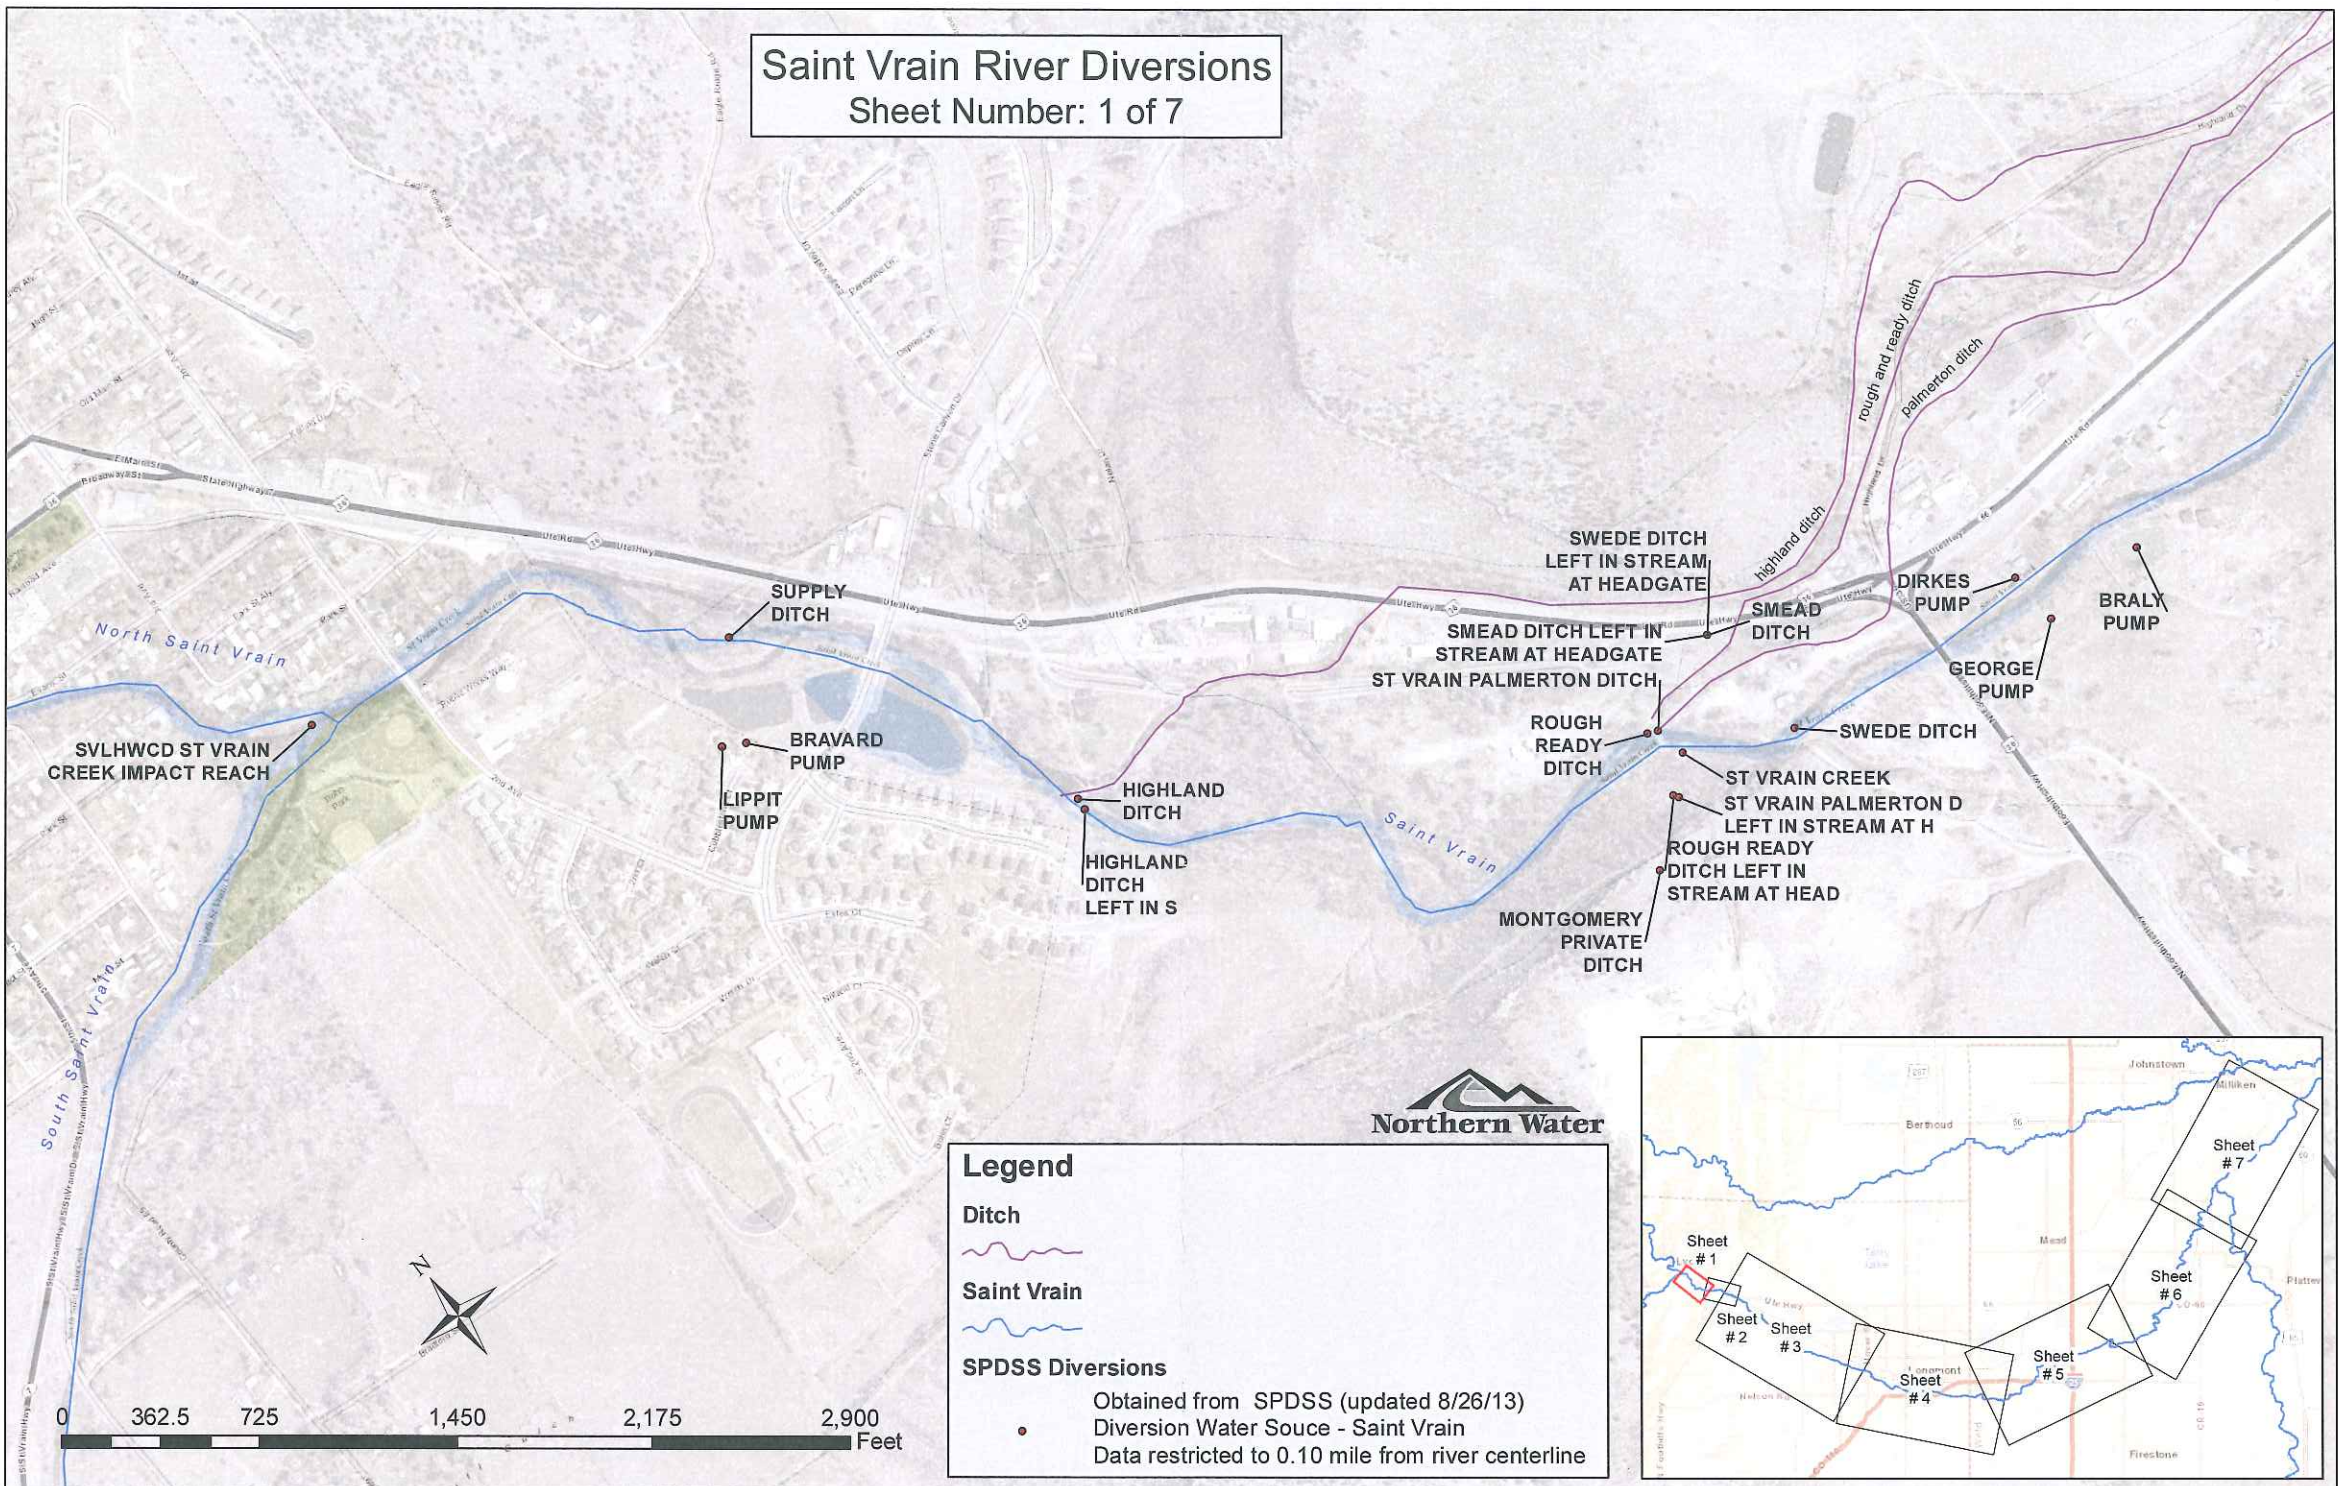

# Saint Vrain River Diversions

Sheet Number: 1 of 7

**Legend**

Ditch  

Saint Vrain  

**SPDSS Diversions**

-  Obtained from SPDSS (updated 8/26/13)  
 Diversion Water Source - Saint Vrain  
 Data restricted to 0.10 mile from river centerline

# Saint Vrain River Diversions

## Sheet Number: 1 of 7

**Legend**

Ditch

Saint Vrain

**SPDSS Diversions**

- Obtained from SPDSS (updated 8/26/13)
- Diversion Water Source - Saint Vrain
- Data restricted to 0.10 mile from river centerline