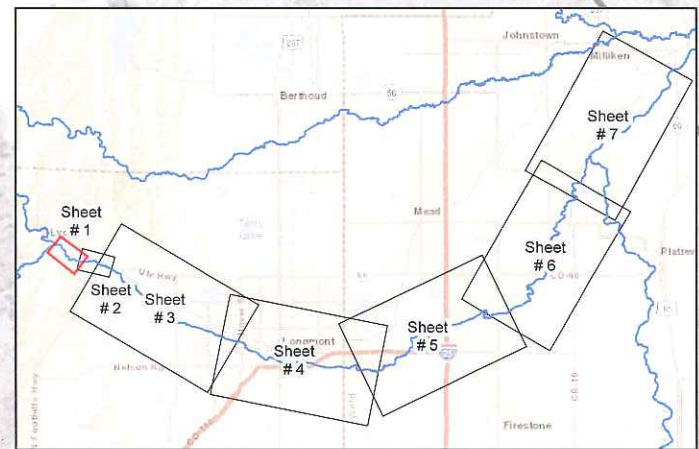

# Saint Vrain River Diversions

Sheet Number: 1 of 7

**Legend**

Ditch  

Saint Vrain  

**SPDSS Diversions**

-  Obtained from SPDSS (updated 8/26/13)  
 Diversion Water Source - Saint Vrain  
 Data restricted to 0.10 mile from river centerline

# Saint Vrain River Diversions

## Sheet Number: 1 of 7

**Legend**

Ditch

Saint Vrain

**SPDSS Diversions**

- Obtained from SPDSS (updated 8/26/13)
- Diversion Water Source - Saint Vrain
- Data restricted to 0.10 mile from river centerline