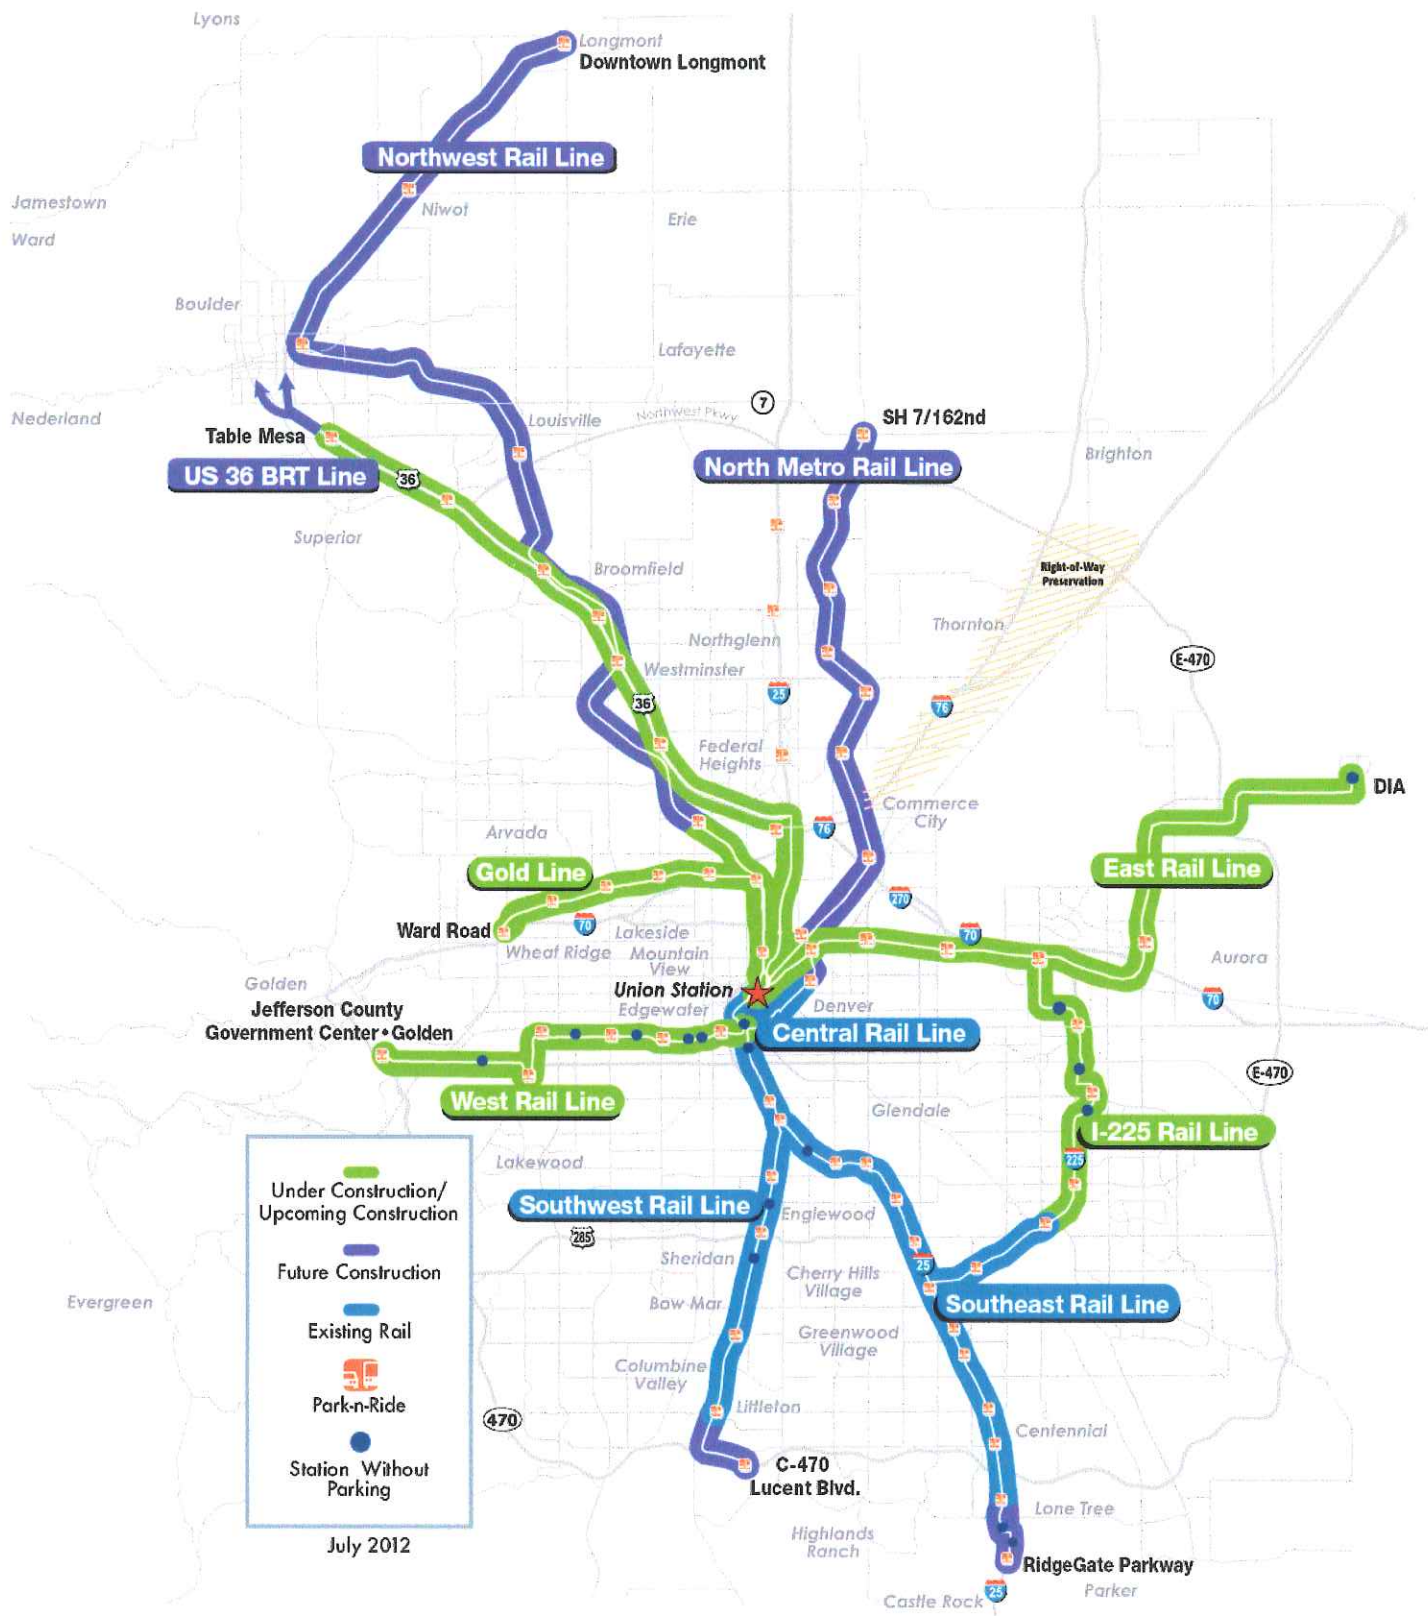

PROGRESS MAP

Legend

- Under Construction/
Upcoming Construction
- Future Construction
- Existing Rail
- Park-n-Ride
- Station Without
Parking

July 2012

N
Not to Scale