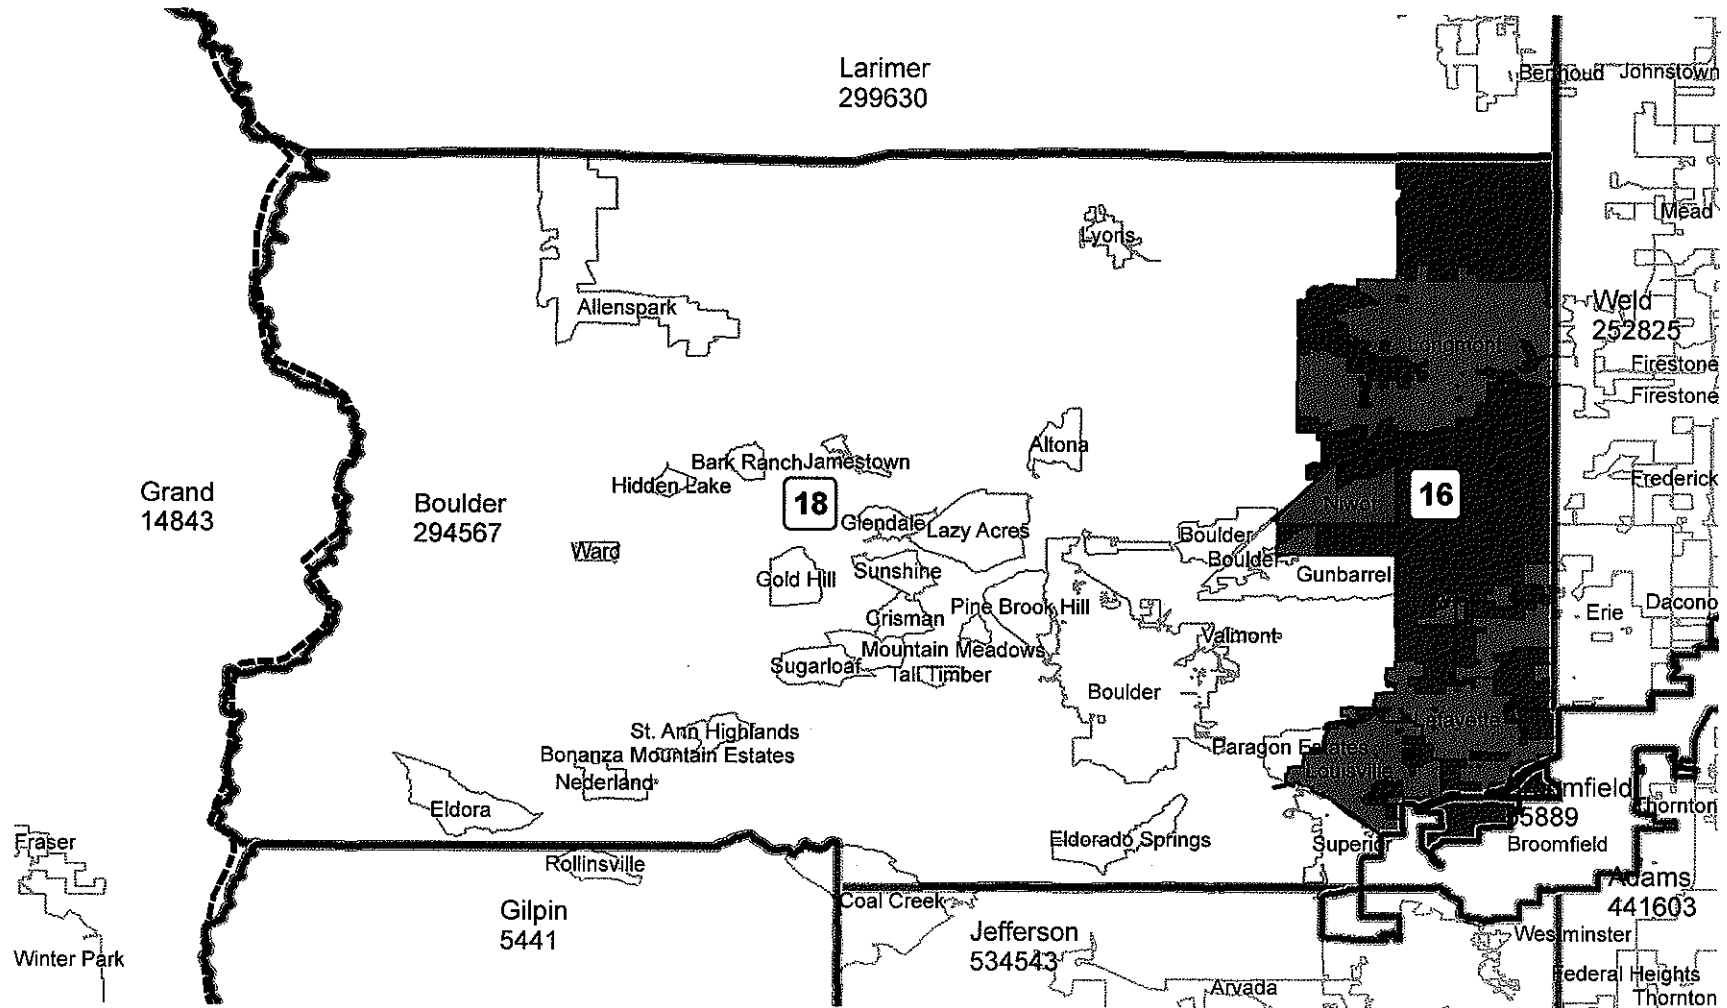

Senate Boulder Plan for Commissioner Toc

2011 Colorado Reapportionment Commission
1313 Sherman Street
Room 122
Denver, Colorado 80203

Map prepared by Reapportionment Commission Staff, July 25, 2

City Splits

Plan Name: **Workspace: Seante>>Senate Boulder Plan by Tool**

Plan Last Edited on: **7/25/2011 10:15:12 AM**

7/25/2011

	<u>Population</u>	<u>Voting Age Population</u>
Boulder County <i>Population of 294,567</i>		
District: 16		
Longmont	86,240 of 86,270	63,660
Paragon Estates	0 of 928	0
Gunbarrel	869 of 9,263	671
District: 18		
Superior	12,483 of 12,483	8,547
Paragon Estates	928 of 928	732
Gunbarrel	8,394 of 9,263	6,881
		80,491

Broomfield County *Population of 55,889*
District: 16

Broomfield	0 of 55,889	0
		0

Jefferson County *Population of 534,543*
District: 18

Coal Creek	716 of 2,400	600
		600

Weld County *Population of 252,825*
District: 16