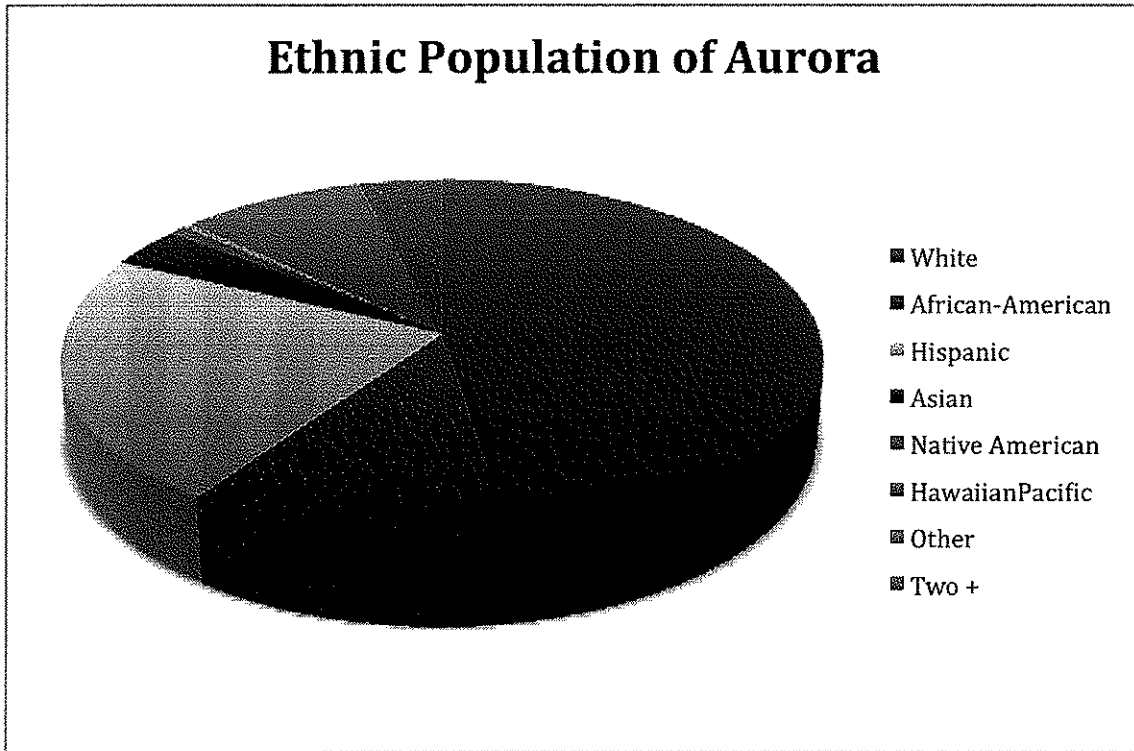

Aurora Population Information - 2010

Year	Aurora Population
1900	202
1910	679
1920	983
1930	2295
1940	3437
1950	11,421
1960	48,458
1970	74,974
1980	158,588
1990	222,103
2000	276,393
2010	325,078

Aurora Population Information - 2010

Ethnicity	Population	%
White	198,720	61.13%
Hispanic	93,263	28.69%
African-American	51,196	15.75%
Other	38,004	11.69%
Two +	16,970	5.20%
Asian	16,086	4.95%
Native American	3,100	0.95%
Hawaiian Pacific	1,002	0.31%
TOTAL	325,078	*

*Does NOT = 100% because category of 2 + ethnic identities means overlap