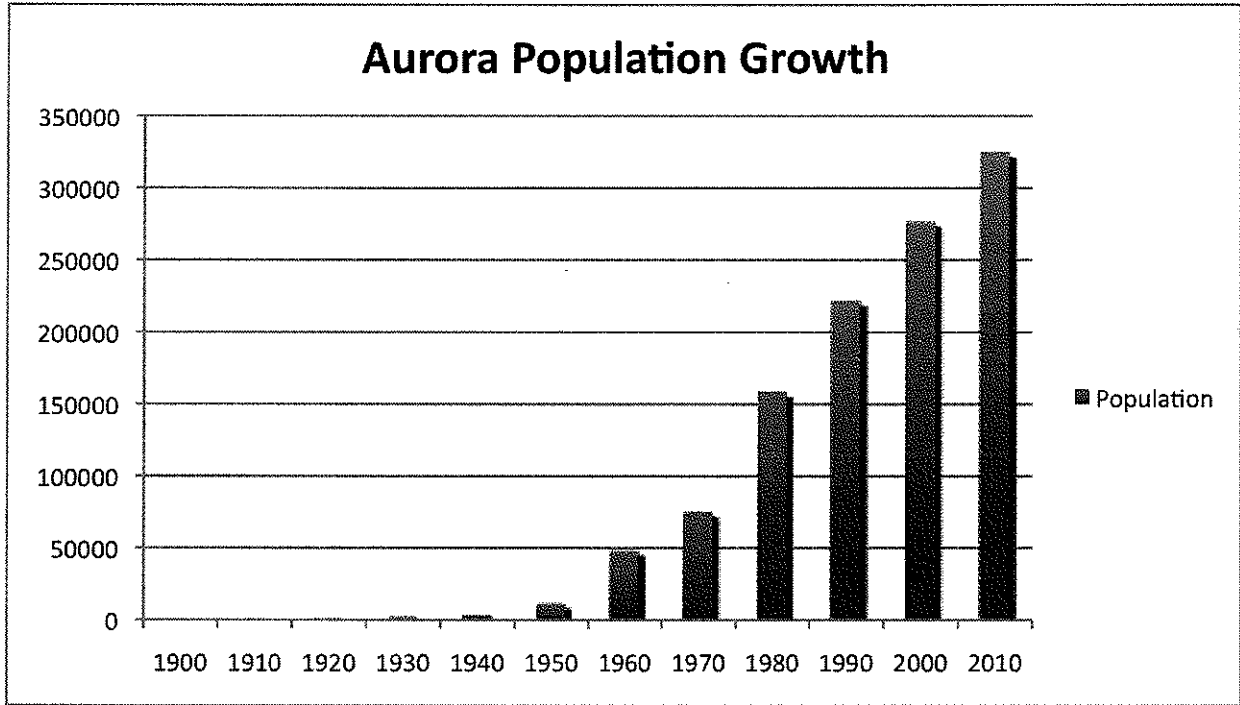

Aurora Population Information - 2010

Year	Aurora Population
1900	202
1910	679
1920	983
1930	2295
1940	3437
1950	11,421
1960	48,458
1970	74,974
1980	158,588
1990	222,103
2000	276,393
2010	325,078

Aurora Population Information - 2010

Ethnicity	Population	%
White	198,720	61.13%
Hispanic	93,263	28.69%
African-American	51,196	15.75%
Other	38,004	11.69%
Two +	16,970	5.20%
Asian	16,086	4.95%
Native American	3,100	0.95%
Hawaiian Pacific	1,002	0.31%
TOTAL	325,078	*