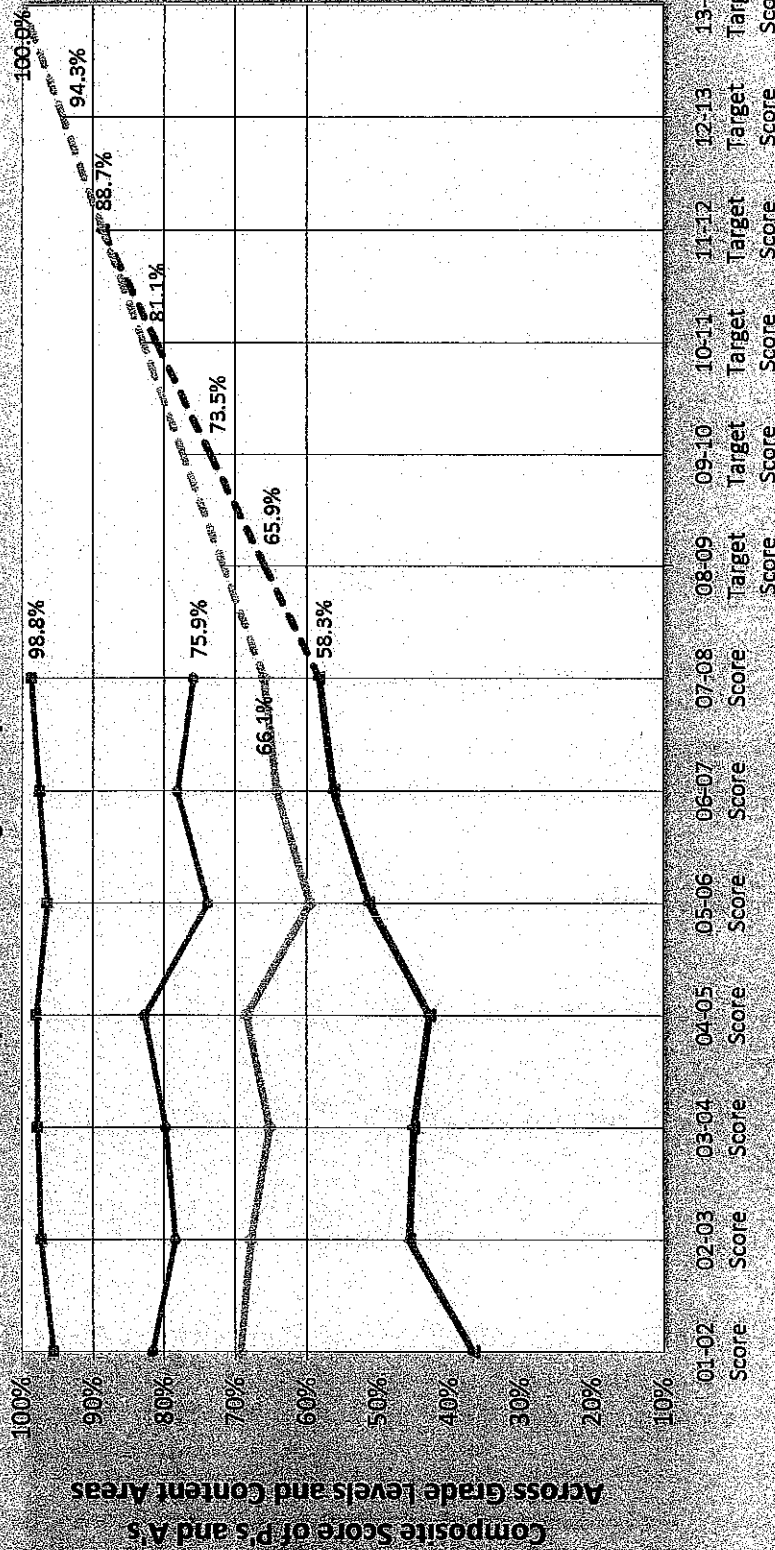

	01-02	02-03	03-04	04-05	05-06	06-07	07-08	08-09	09-10	10-11	11-12	12-13	13-14
Top Elem. School in State	95.62%	97.32%	97.82%	98.01%	96.50%	97.57%	98.78%						
Average of Top 10 Elem. Schools	81.66%	78.42%	79.80%	82.78%	73.84%	78.17%	75.94%						
Bristol Elementary School	69.34%	67.85%	65.21%	68.45%	59.54%	64.24%	66.05%	71.71%	77.37%	83.03%	88.68%	94.34%	100%
	36.60%	45.61%	45.01%	42.69%	51.25%	56.25%	58.33%	65.92%	73.51%	81.10%	88.68%		

**BRISTOL ELEMENTARY SCHOOL**  
**Projected Increases towards Targets**  
**Compared to Average of Top 10 Schools in the FRL Interval**

Bristol Elementary School  
 Eligible FRL: 73.54%

Top Elem. School in State  
 Eligible FRL: 15.63%

Average of Top 10 Elem. Schools  
 FRL Interval: 68.54% to 78.54%